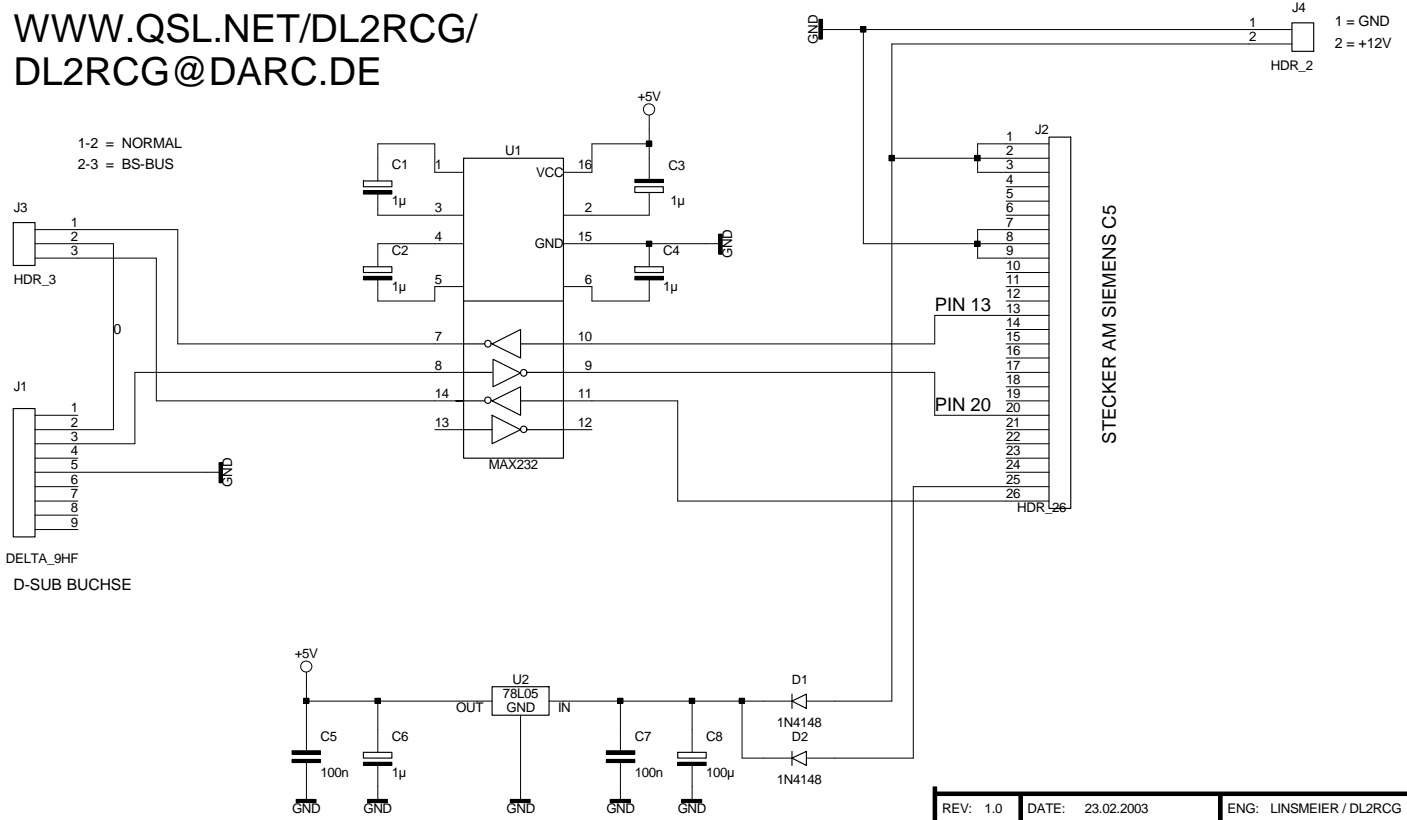

WWW.QSL.NET/DL2RCG/
DL2RCG@DARC.DE

1-2 = NORMAL
2-3 = BS-BUS

REV: 1.0	DATE: 23.02.2003	ENG: LINSMEIER / DL2RCG
PROJECT: RS232-INTERFACE FÜR SIEMENS C5 (STANDARDSCHALTUNG)		
COMPANY: ERICH LINSMEIER		
ADDRESS: LINDENSTR. 1		
CITY: 93483 POSING		
COUNTRY: GERMANY		
INITIAL	26.05.2002	PAGE: 1 OF: 1